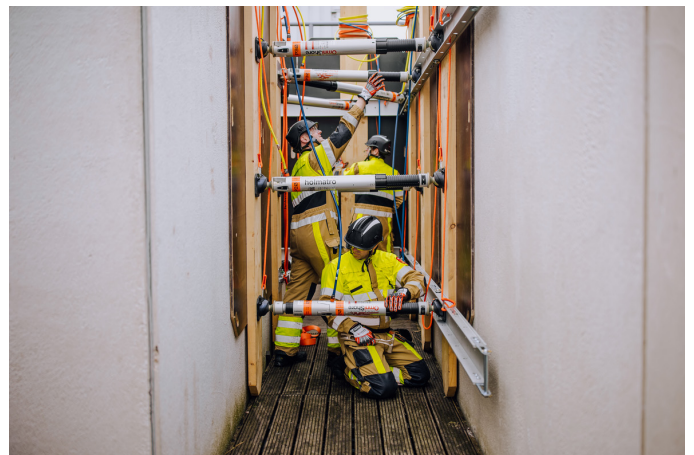

Holmatro OmniShore Advanced Trench Shoring - Pneumatic Set AT-PS1

Exceptional Shoring Power | Ready to Secure Safety

Specifications	
Article number	151.004.161
Model	AT-PS1
Short description	Advanced Trench Shoring – Pneumatic Set

Set Components		
Strut M10	6x	151.001.601
Strut P20	4x	151.001.606
Strut P30	8x	151.002.159
Strut P40	8x	151.002.023
Strut P60	2x	151.002.160
Swivel Base BPL10	36x	151.002.194
Shoring Hammer RS15	4x	151.004.109

Expansion Sets	
Hydraulic Lifting Set – Hand Pump HLHS1	151.004.164
Waler Set WS1	151.004.170
Monopod Accessory Set MAS1	151.004.171
Bipod Accessory Set BAS1	151.004.172
Tripod Accessory Set TAS1	151.004.173

Required Accessories	
Pneumatic Control Set PNCS1	151.004.165
Pneumatic 5 m Hose Set PHS1	151.004.166
Pneumatic Control Set PNCS2	159.002.066
Pneumatic 32 ft Hose Set PHS4	159.002.068
Air Bottle 300 Bar	350.581.096
Pneumatic 10 m Hose Set PHS2	151.004.167
Pneumatic 16 ft Hose Set PHS3	159.002.067

www.frsa.com.au | admin@frsa.com.au | + 61 7 3209 7422